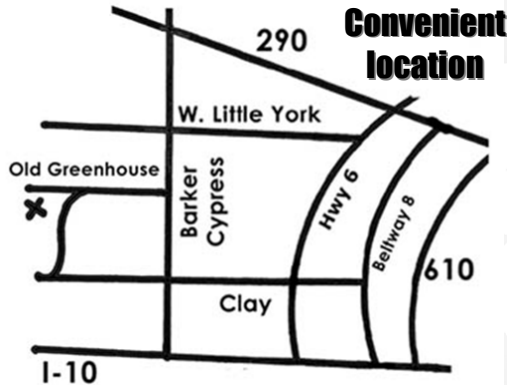

Crape Myrtles

15 Gallon $ 38.00

www.texantreedepot.com

Check us out online:

WE OFFER QUANTITY DISCOUNTS

This offer valid through August 20, 2010

For more information please call Carolyn 281-858-8111 or Alan 281-924-7857

If you would like to be removed from our list, please call toll free 1-877-281-6342 and follow the voice prompts using pin #7656.